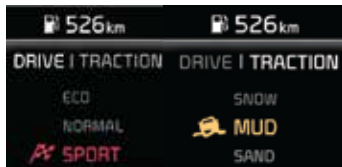

BOSE Premium Audio System

TPMS Low tire pressure

Wireless Charging

SONET						
POWER TRAIN	PREMIERE (IVT)	DYNAMIC (IVT)	SMART (IVT) (MT)		ACTIVE (MT)	STANDARD (MT)
Type	Smartstream, Gamma II, DOHC, Dual CVVT, Dual Fuel Injector					
Displacement (cc)	1.497					
Maximum Power (PS/rpm)	115/6.300					
Maximum Torque (Nm/rpm)	144/4.500					
Transmission	Intelligent VT			6 MT		
STEERING SYSTEM						
Type	Rack & Pinion					
Power Steering	MDPS					
BRAKE						
Front	Ventilated Disc					
Rear	Drum					
DIMENSION						
Length/Width/Height (mm)	4.120/1.790/1.615					
Wheelbase (mm)	2.500					
Front/Rear Tread (mm)	1.558/1.571					
Turning Radius (mm)	5.300					
Ground Clearance (mm)	205					
Wheel Tire	Alloy Wheel 215/60 R16				Style Steel Wheel 215/60 R16	
Fuel Tank Capacity (L)	45					
SUSPENSION						
Front	MacPherson Strut					
Rear	Coupled Torsion Beam Axle					
EXTERIOR						
Door Handle	Chrome			Body Colour		
Sunroof	Sunroof, Power Sliding & Tilting			-		
Window Beltline	Chrome Coating			Black Insert		
Radiator Grill	Chrome Coating					
Rear Spoiler	Integrated with High Mounted Stop Lamp					
Outside Mirror	Body Colour with Electric Mirror and Power Folding			Body Colour with Electric Mirror		
Side Repeater Lamp	On Mirror					
Head Lamp	LED, Auto light, Delay function		Auto light, Delay function		Halogen	
Day Time Running Light	LED					
Fog Lamp	Projector			-		
Rear Combination Lamp	LED					
Rear Back Door Glass	with Wiper					
INTERIOR						
Steering Wheel	Leather, 3 Spoke Sport with Tilt & Audio Control			3 Spoke Sport with Tilt & Audio Control		
Power Window	Auto Up & Down with Safety (Driver)					Standard
Front Console	With Two Cup Holder					
Meter Cluster	Digital with 4.2" LCD Colour Driver Information		Digital with Driver Information Display			
Sun Glass Holder	S					
Sunvisor	With Mirror (Passenger)					
Door Trim	Satin Chrome Door Handle with Mood Light		Satin Chrome Door Handle			
Front Seat	with Premium Seat Back Pocket			with Seat Back Pocket		
Seat Material	Artificial Leather with Ventilated		Artificial Leather		Ergonomic Fabric Seat	
SAFETY & SECURITY						
Body Structure	Advanced High Strength Steel & Press Hot Stamping					
Airbag	6 Airbags		Dual Airbag			
Tire Pressure Monitor System	S					
Braking System	ABS with EBD, Electronic Stability Control, Hill Assist Control and Emergency Stop Signal				ABS, EBD, & BAS	
Drive Mode	S					
Front Safety Belt	3 Point ELR					
Rear / 2nd Row Safety Belt	3 Point ELR (Side) 2 Point (Center)					
Parking Assist	Camera with Dynamic Parking Guideline & Rear Distance Warning					Rear Distance Warning
High Mounted Stop Lamp	S					
AUDIO & SPEAKER						
Head Unit	8" LCD with BOSE System		8" LCD with Multiple Bluetooth Connection, Voice Recognition, USB and Auxiliary Connection, Android Auto & Apple Car Play			3.8" with Bluetooth & USB Connection
Speaker	4 Main Speaker + 2 Tweeter + Sub Woofer		4 Main Speaker + 2 Tweeter			4 Main Speaker
COMFORT						
Start Stop & Keyless Entry	S					
Turn Signal Lever	One Touch Turn Signal					
Remote Start Engine	S					
Wireless Charging	S		-			
Cruise Control	S		-			